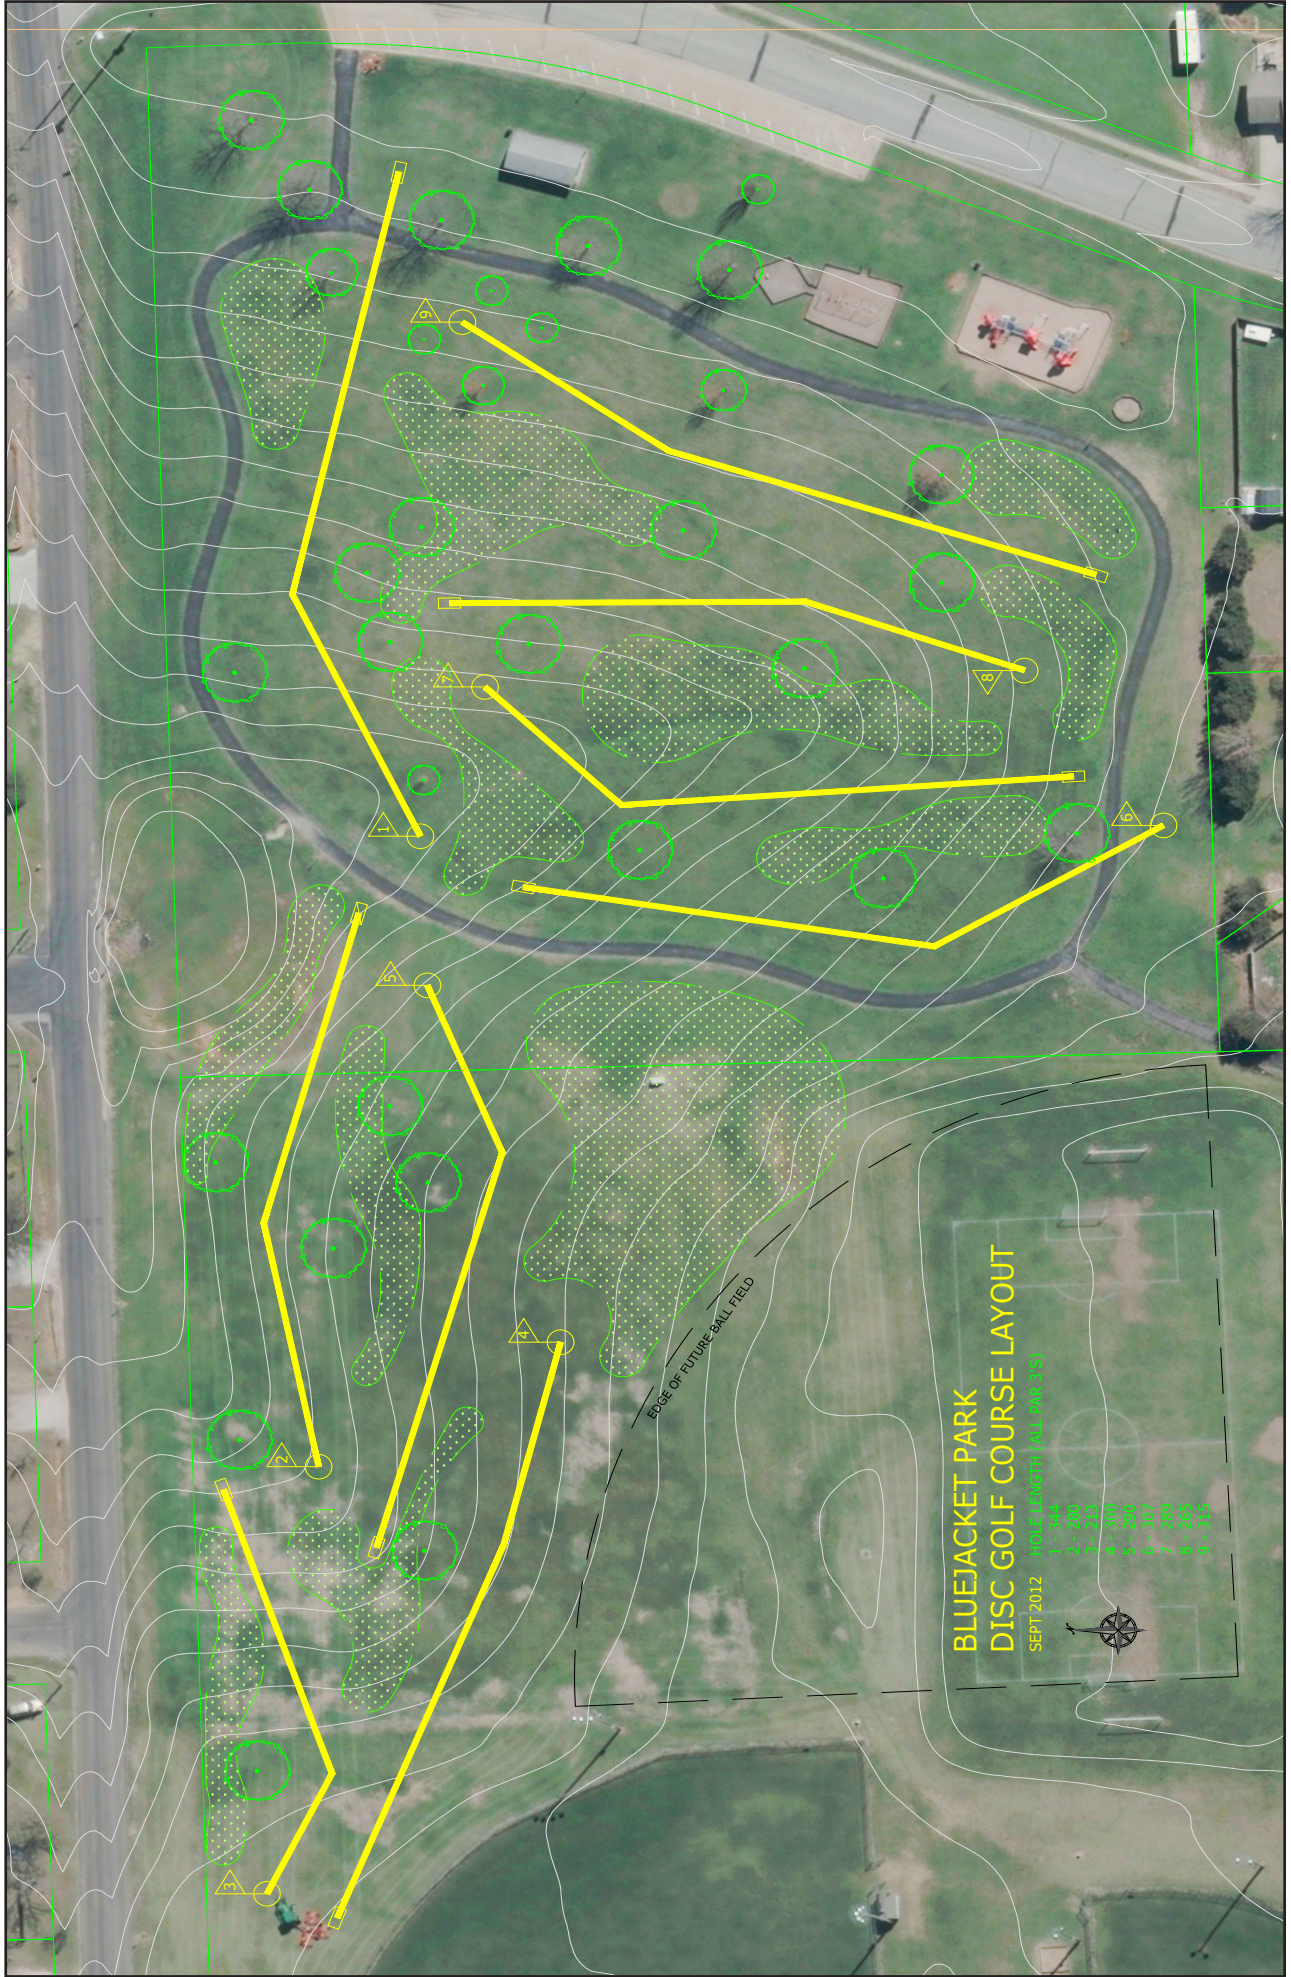

Date Par 54
 Course Bluejacket Disc Golf

innovadiscs.com

Distance →	344	280	213	300	290	307	289	265	315	2603	344	280	213	300	290	307	289	265	315	2603	5206					
Name ↓	1	2	3	4	5	6	7	8	9	Front	10	11	12	13	14	15	16	17	18	Back	Total					
<input type="text"/>																										
<input type="text"/>																										
<input type="text"/>																										
<input type="text"/>																										
<input type="text"/>																										

PLEASE BE AWARE AND CONSIDERATE OF THE COURSE AND SURROUNDING PRIVATE PROPERTY
 THANK YOU!

North

W

E

O.B. = Streets and private yards
(One stroke penalty)

South